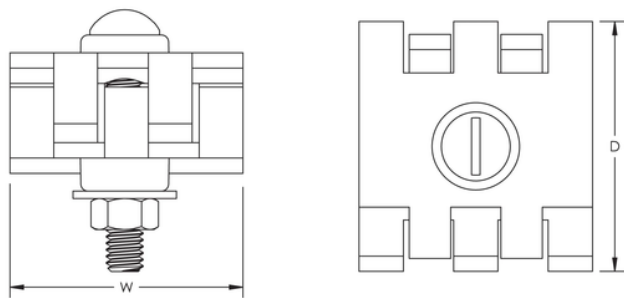

DIAGRAMS

WARNING

nVent products shall be installed and used only as indicated in nVent's product instruction sheets and training materials. Instruction sheets are available at www.nvent.com and from your nVent customer service representative. Improper installation, misuse, misapplication or other failure to completely follow nVent's instructions and warnings may cause product malfunction, property damage, serious bodily injury and death and/or void your warranty.

North America

+1.800.753.9221

Option 1 – Customer Care

Option 2 – Technical Support

Europe

Netherlands:

+31 800-0200135

France:

+33 800 901 793

Europe

Germany:

800 1890272

Other Countries:

+31 13 5835404

APAC

Shanghai:

+ 86 21 2412 1618/19

Sydney:

+61 2 9751 8500

Our powerful portfolio of brands:
nVent.com **CADDY ERICO HOFFMAN RAYCHEM SCHROFF**
TRACER